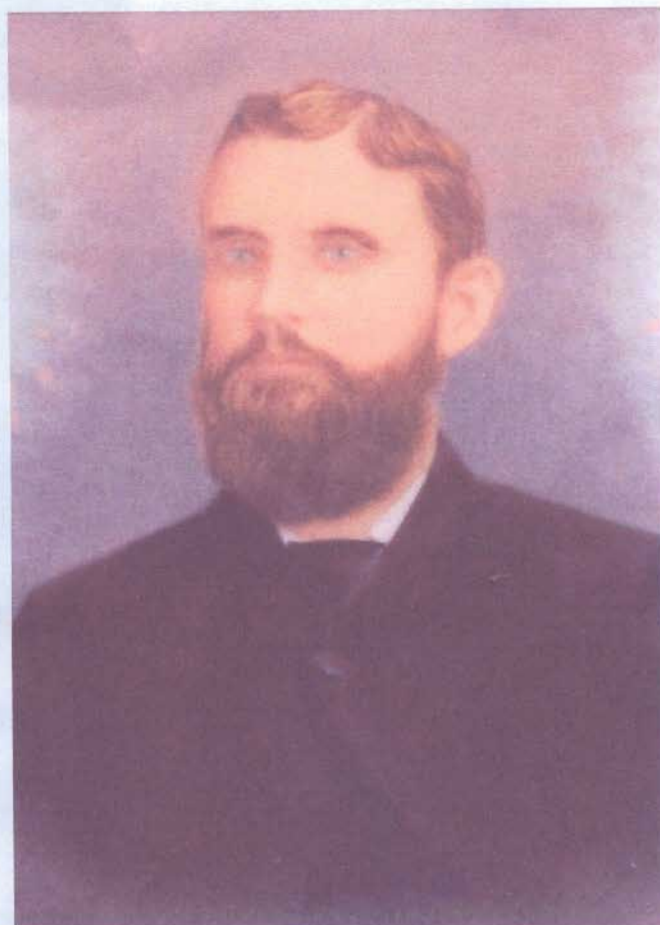

Norma Kate "Leslie" Cohron
1869 – 1900
Daughter of: William P. & Virginia "Pynes" Leslie
Spouse of: Bethel Leonodis Lum Cohron
Married: 1892

Norma Kate "Leslie" Cohron & Bethel Cohron
Oct. 25, 1869 Sept. 17, 1860
Dec. 10, 1900 Oct. 17, 1896
(Daughter of Virginia Pynes & William P. Leslie)